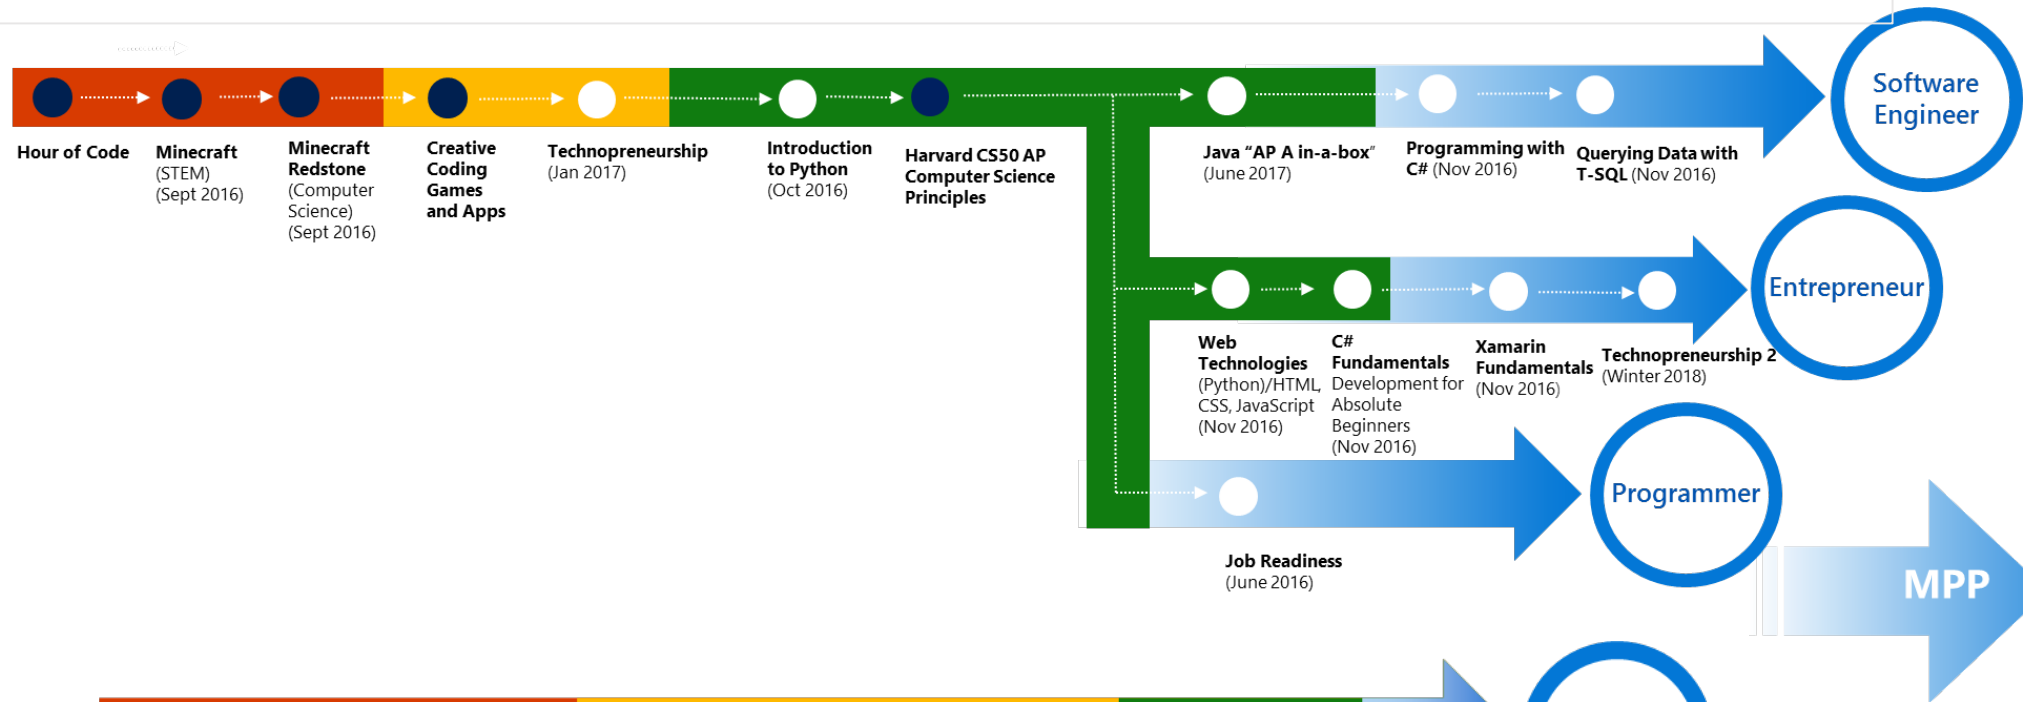

Computer Science

Microsoft Imagine Academy Learning Pathways

Data Science

Productivity

- Early Skill Development
- Basic Skill Development
- Intermediate Skill Development
- Advanced Skill Development
- Live Learning Experience
- Live Learning Experience with Certification

Microsoft Imagine Academy Learning Pathways

Computer Science

Data Science

Productivity

- Early Skill Development
- Basic Skill Development
- Intermediate Skill Development
- Advanced Skill Development
- Live Learning Experience
- Live Learning Experience with Certification