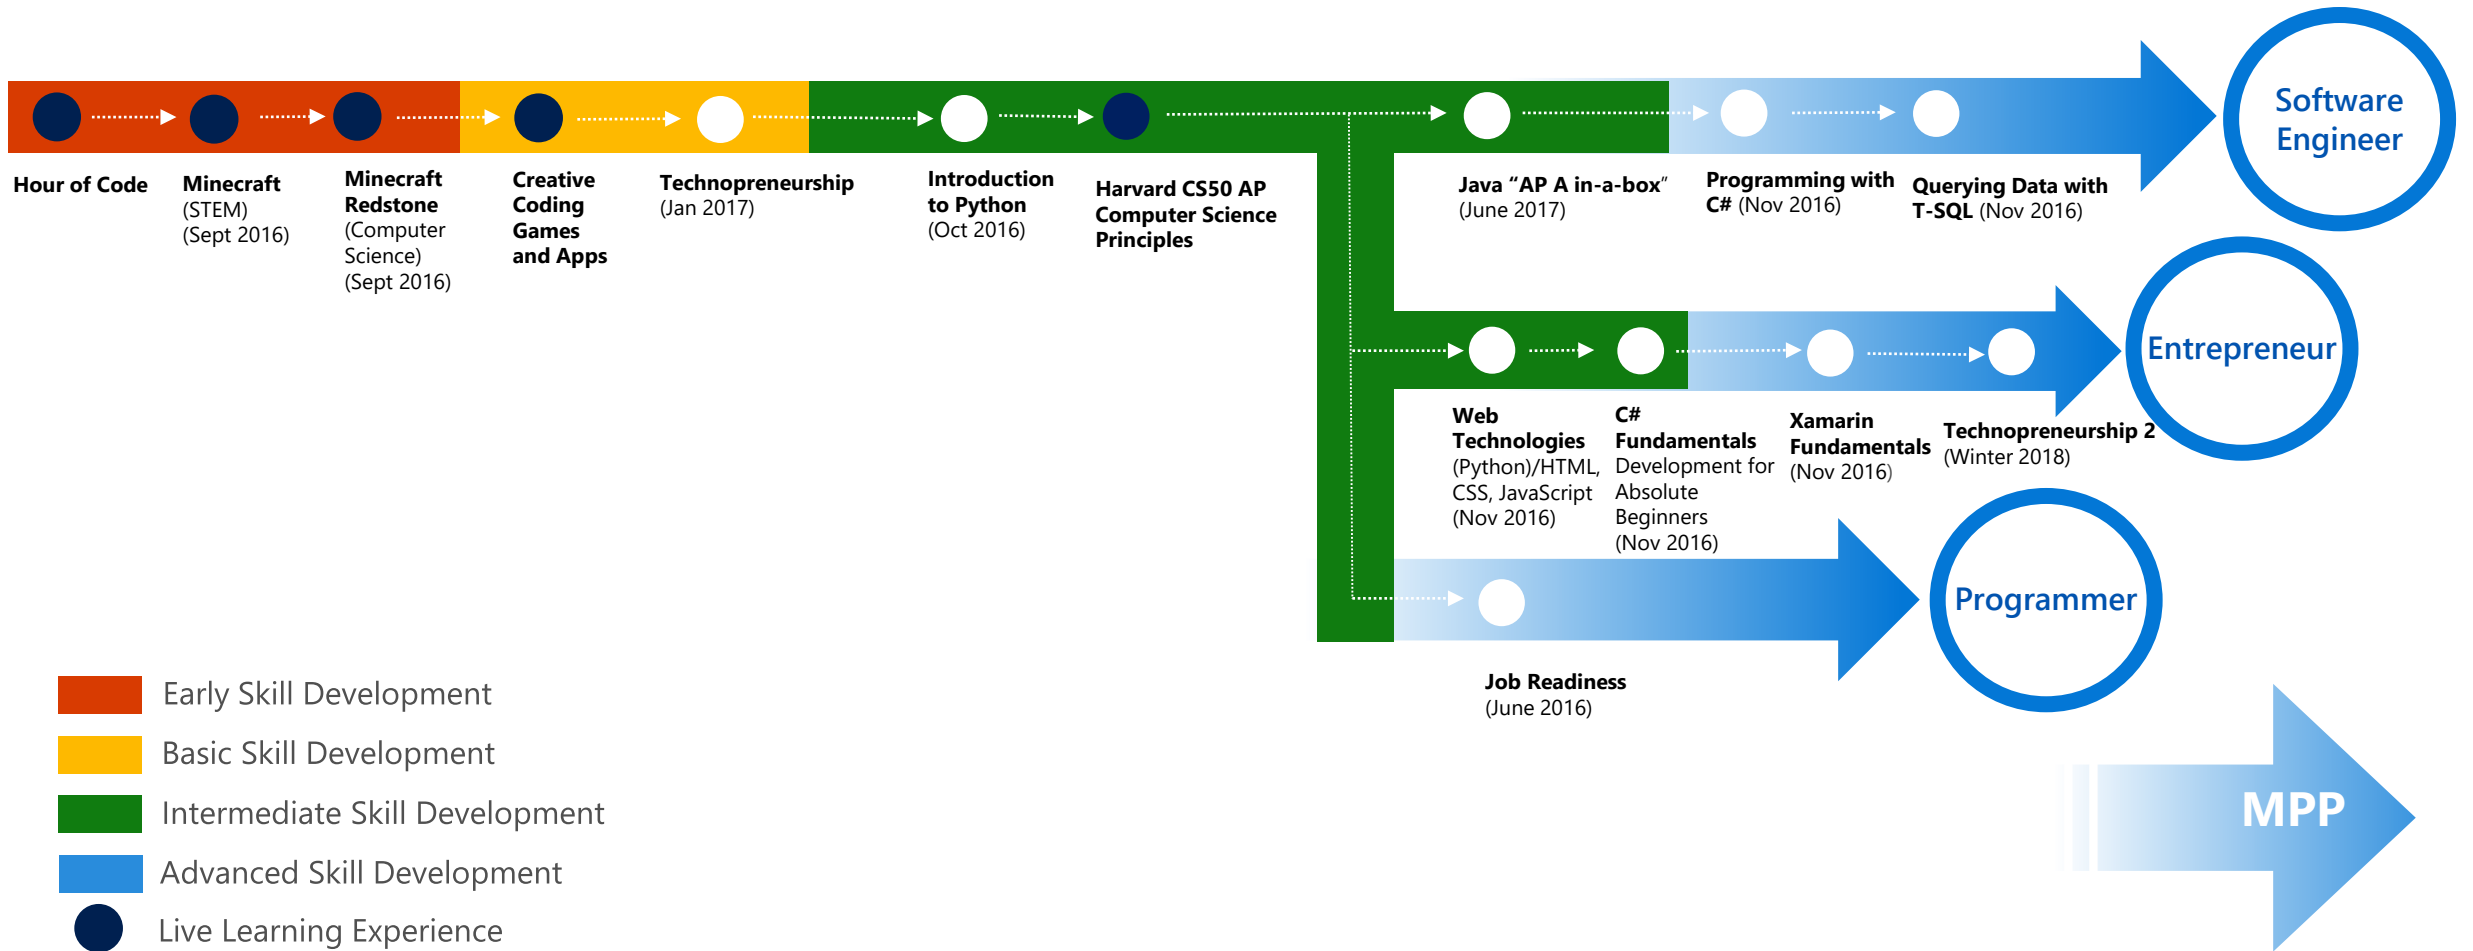

Microsoft Imagine Academy Learning Pathways

Computer Science

Data Science

Productivity

- Early Skill Development
- Basic Skill Development
- Intermediate Skill Development
- Advanced Skill Development
- Live Learning Experience
- Live Learning Experience with Certification

Computer Science Pathway

Computer Science Pathway with MTA

Data Science Pathway

Early Skill Development

Basic Skill Development

Intermediate Skill Development

Advanced Skill Development

Live Learning Experience

Live Learning Experience with Certification

Productivity Pathway

- Early Skill Development
- Basic Skill Development
- Intermediate Skill Development
- Advanced Skill Development

- Live Learning Experience
- Live Learning Experience with Certification

Microsoft Technical Associate (MTA) Pathway

Microsoft Technology Associate (MTA)

- Early Skill Development
- Basic Skill Development
- Intermediate Skill Development
- Advanced Skill Development

- Live Learning Experience
- Live Learning Experience with Certification