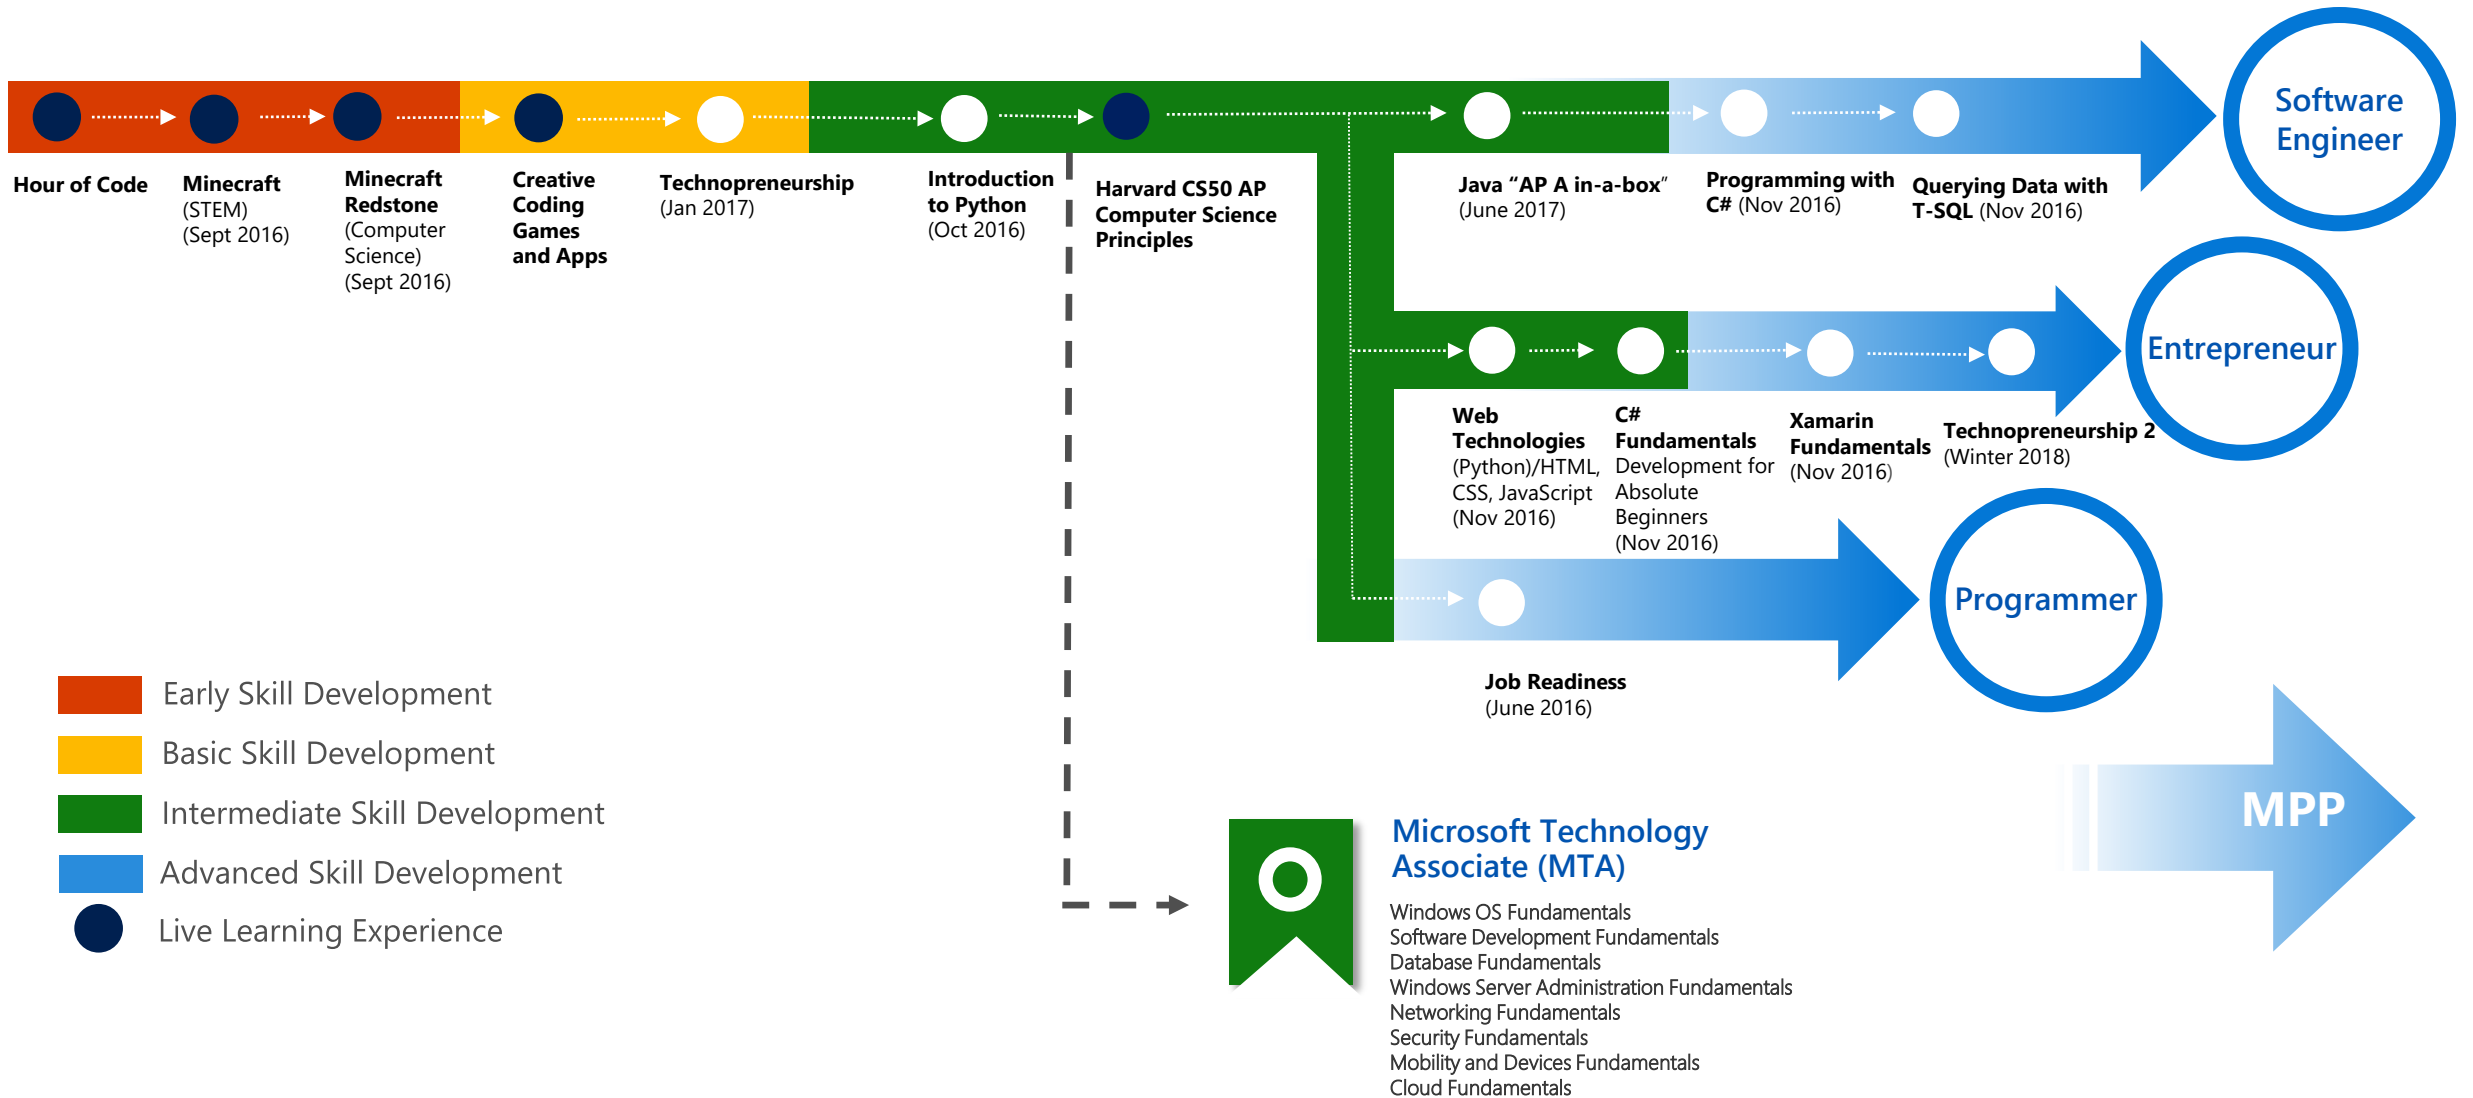

Microsoft Imagine Academy Learning Pathways

Computer Science

Data Science

Productivity

- Early Skill Development
- Basic Skill Development
- Intermediate Skill Development
- Advanced Skill Development
- Live Learning Experience
- Live Learning Experience with Certification

Computer Science Pathway

Computer Science Pathway with MTA

Data Science Pathway

Early Skill Development

Basic Skill Development

Intermediate Skill Development

Advanced Skill Development

Live Learning Experience

Live Learning Experience with Certification

Productivity Pathway

- Early Skill Development
- Basic Skill Development
- Intermediate Skill Development
- Advanced Skill Development

- Live Learning Experience
- Live Learning Experience with Certification

Microsoft Technical Associate (MTA) Pathway

Microsoft Technology Associate (MTA)

- Early Skill Development
- Basic Skill Development
- Intermediate Skill Development
- Advanced Skill Development

- Live Learning Experience
- Live Learning Experience with Certification