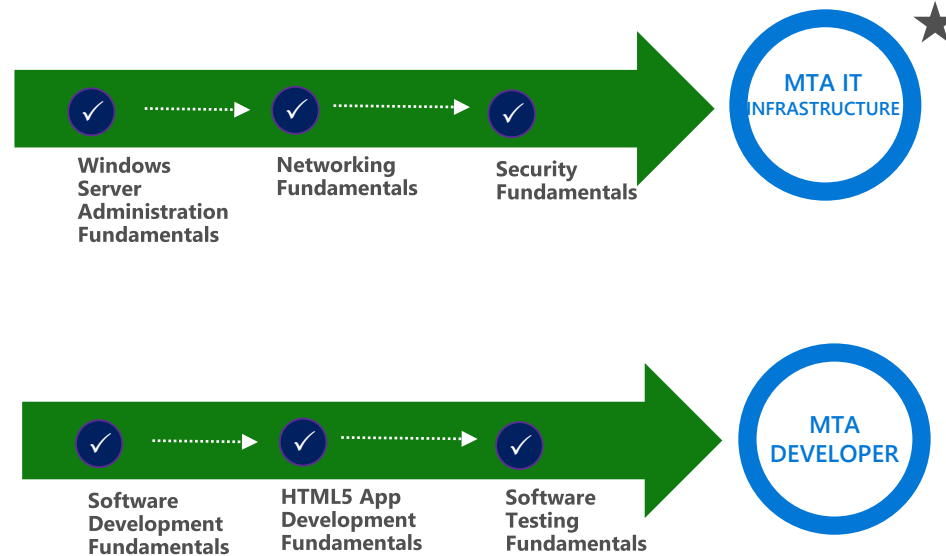

Computer Science Pathway

Computer Science Pathway with MTA

Data Science Pathway

Early Skill Development

Basic Skill Development

Intermediate Skill Development

Advanced Skill Development

Live Learning Experience

Live Learning Experience with Certification

Productivity Pathway

- Early Skill Development
- Basic Skill Development
- Intermediate Skill Development
- Advanced Skill Development

- Live Learning Experience
- Live Learning Experience with Certification

Microsoft Technical Associate (MTA) Pathway

Microsoft Technology Associate (MTA)

- Early Skill Development
- Basic Skill Development
- Intermediate Skill Development
- Advanced Skill Development

- Live Learning Experience
- Live Learning Experience with Certification

★ Mobility and Devices Fundamentals & Cloud Fundamentals Exams are Available