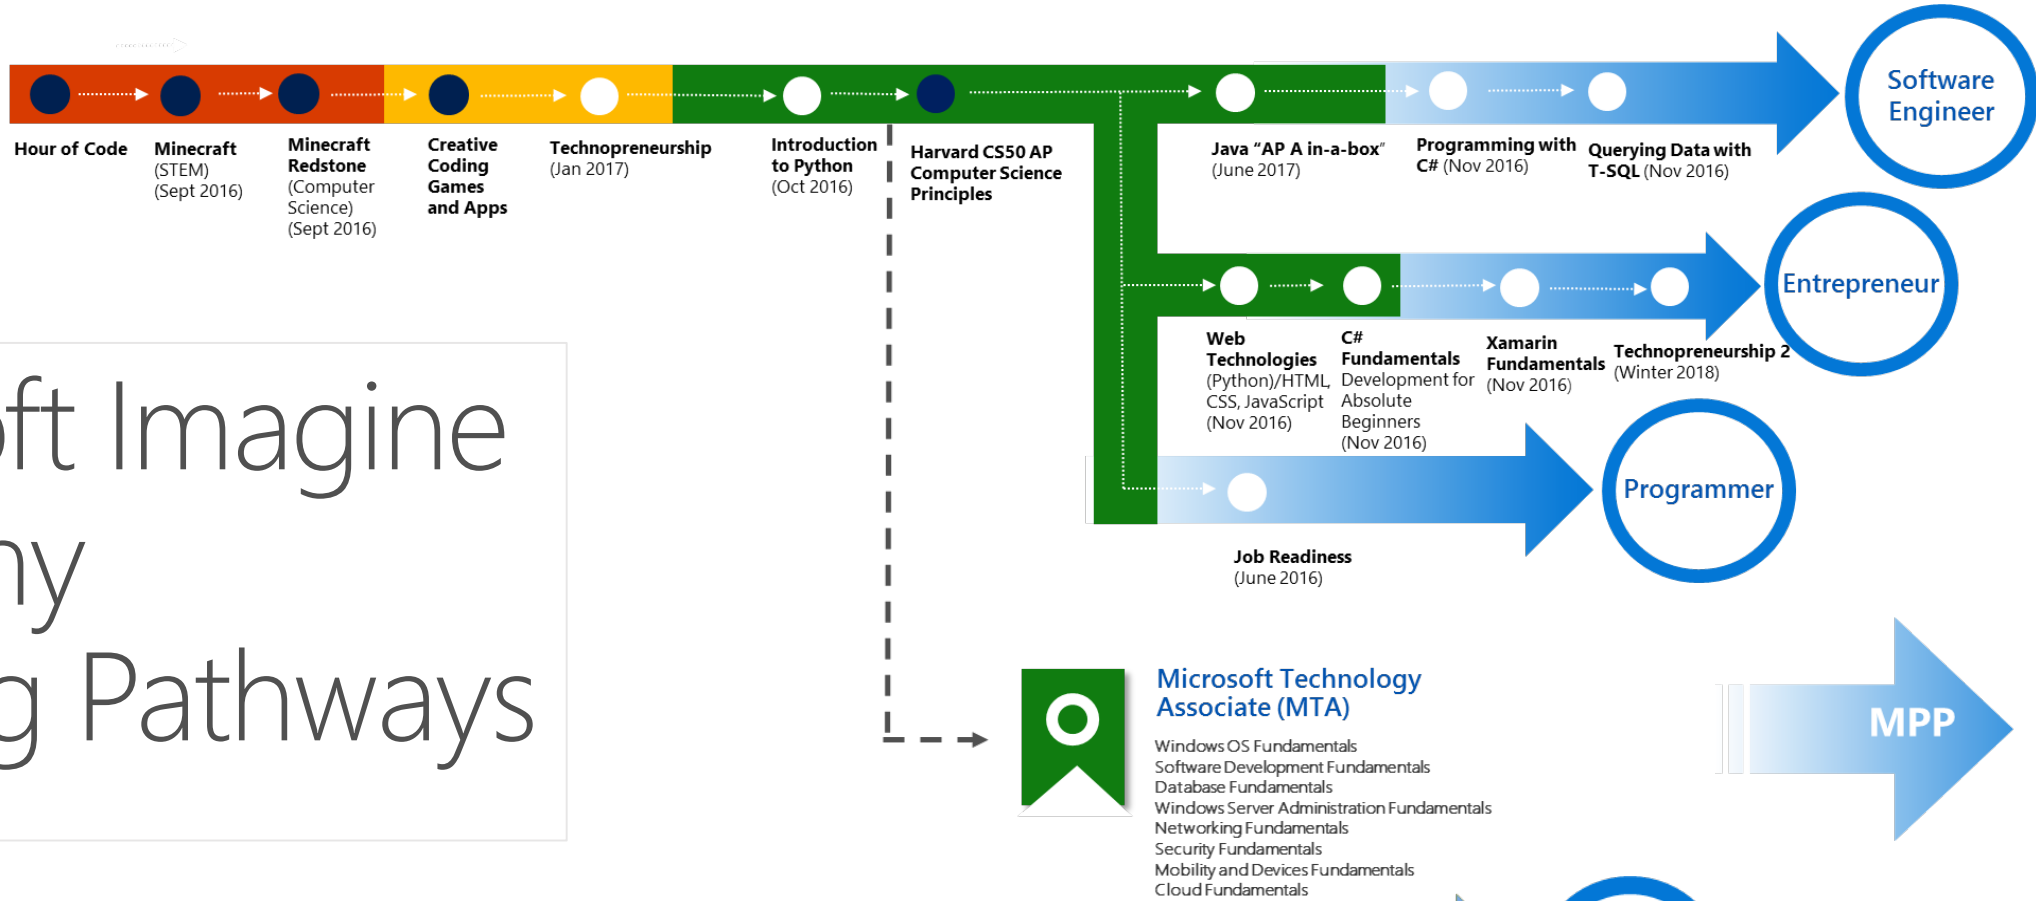

Computer Science

Microsoft Imagine Academy Learning Pathways

Data Science

Productivity

- Early Skill Development
- Basic Skill Development
- Intermediate Skill Development
- Advanced Skill Development
- Live Learning Experience
- Live Learning Experience with Certification

Microsoft Imagine Academy Learning Pathways

Computer Science

Data Science

Productivity

- Early Skill Development
- Basic Skill Development
- Intermediate Skill Development
- Advanced Skill Development
- Live Learning Experience
- Live Learning Experience with Certification

Computer Science Pathway

Computer Science Pathway with MTA

Data Science Pathway

Early Skill Development

Basic Skill Development

Intermediate Skill Development

Advanced Skill Development

Live Learning Experience

Microsoft Technical Associate (MTA) Pathway

Microsoft Technology Associate (MTA)

- Early Skill Development
- Basic Skill Development
- Intermediate Skill Development
- Advanced Skill Development

- Live Learning Experience
- Live Learning Experience with Certification